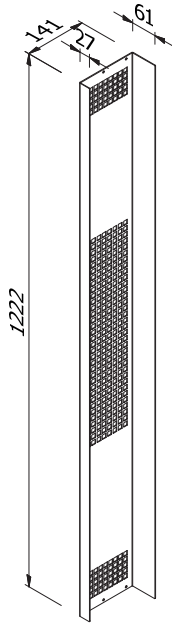

Lieferumfang | Scope of delivery

A 1x