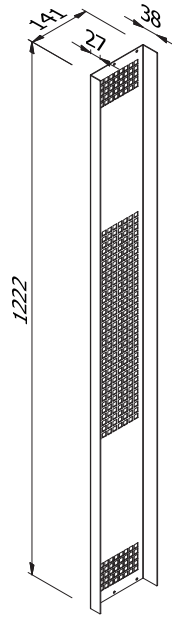

Lieferumfang | Scope of delivery

B 1x

C 2x

D 2x

E 2x

F 4x

G 16
M4x12

H 8x
M6x16

I 8x
Ø 6