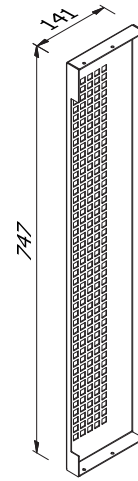

# Installationsanleitung

**Cover-Set WH OH 55 | Art.-Nr.: 5870**

**DE** Installationsanleitung

**GB** Installation manual

**FR** Guide d'installation

**NL** Installatievoorschrift

**ES** Guía de instalación

If you are unsure about the installation of the product or have any questions, please contact us or other trained specialists.

Lieferumfang | Scope of delivery

A 1x

B 1x

C 2x

D 2x

E 2x

F 4x

G 16  
M4x12

H 8x  
M6x16

I 8x  
Ø 6

1a

1b

2a

2b

# Abmessungen | Dimensions